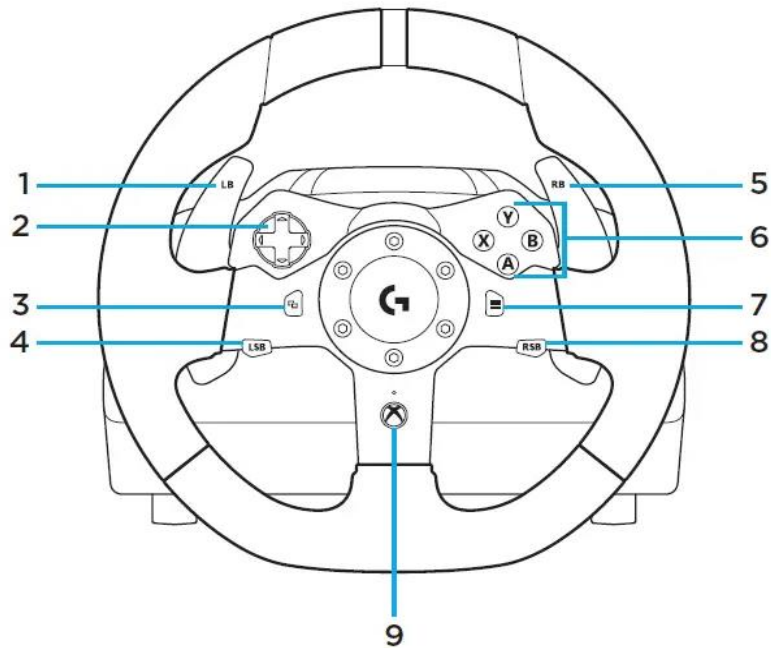

Button Mapping and Steering Wheel Controls.

Button Mapping and Steering Wheel controls PDF below and one can be downloaded from our website www.thehomearcade.ca/tutorial

1. Paddle – Letter Up
  2. DPad – Navigate menu (up/down/left/right)
  3. Select / Start Game
  4. Not Used
  5. Paddle – Letter Down
  6. A (Select), B (Back), X (Add to favorites), Y (Remove from favorites)
  7. Playlist Favorites / Games. Switched between menus.
  8. Not used
  9. Escape / Exit
2. Exit Combo 7 & 3 buttons