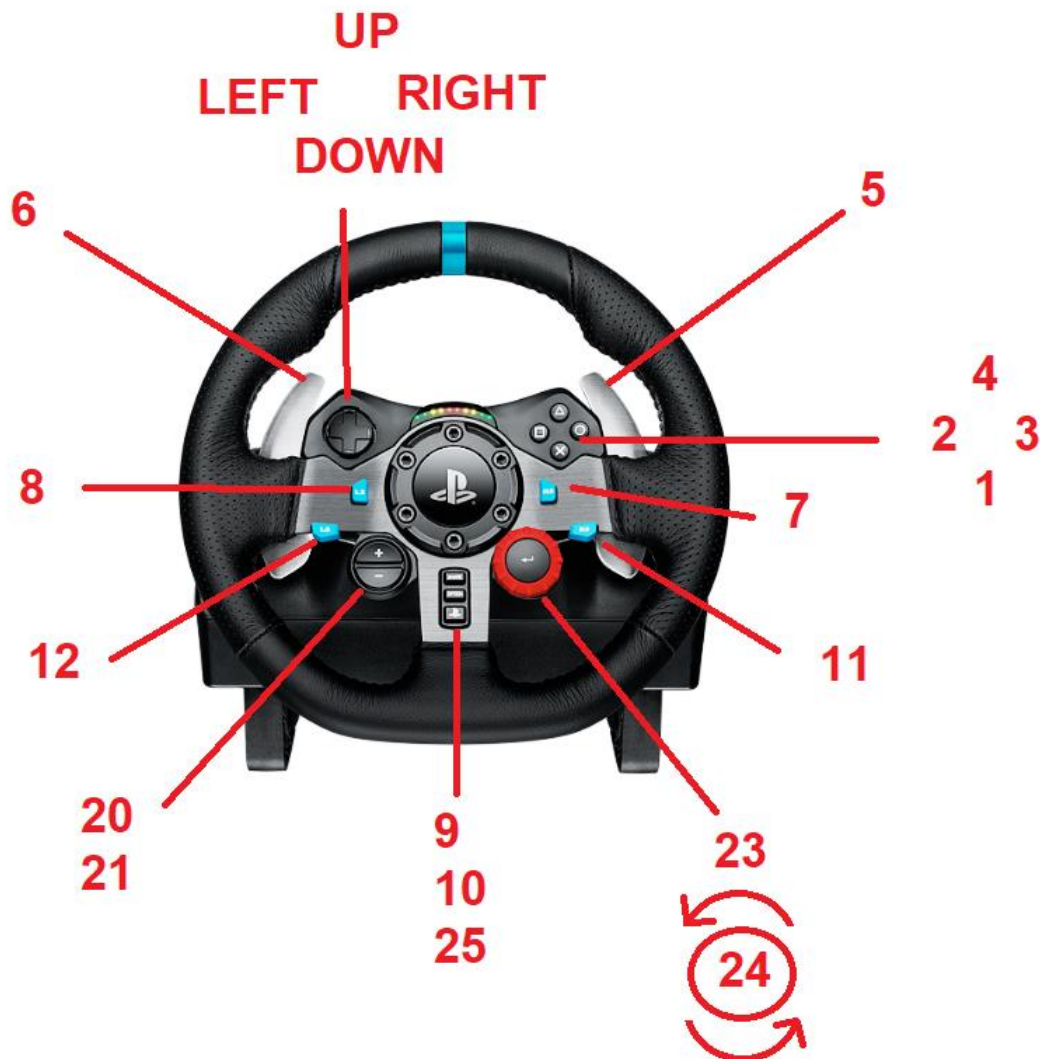

Button Mapping and Steering Wheel Controls.

Button Mapping and Steering Wheel controls PDF below and one can be downloaded from our website www.thehomearcade.ca/tutorial

DPad – Navigate menu (up/down/left/right)

1. X (Select)
2. [ ] (Back)
3. O (Add to favorites)
4. \ / (Remove from favorites)
5. Paddle – Letter Down
6. Paddle – Letter Up
7. Playlist Favorites / Games. Switched between menus.
8. Select / Start Game
20. Volume Up
21. Volume Down
11. Exit Combo 7 & 3